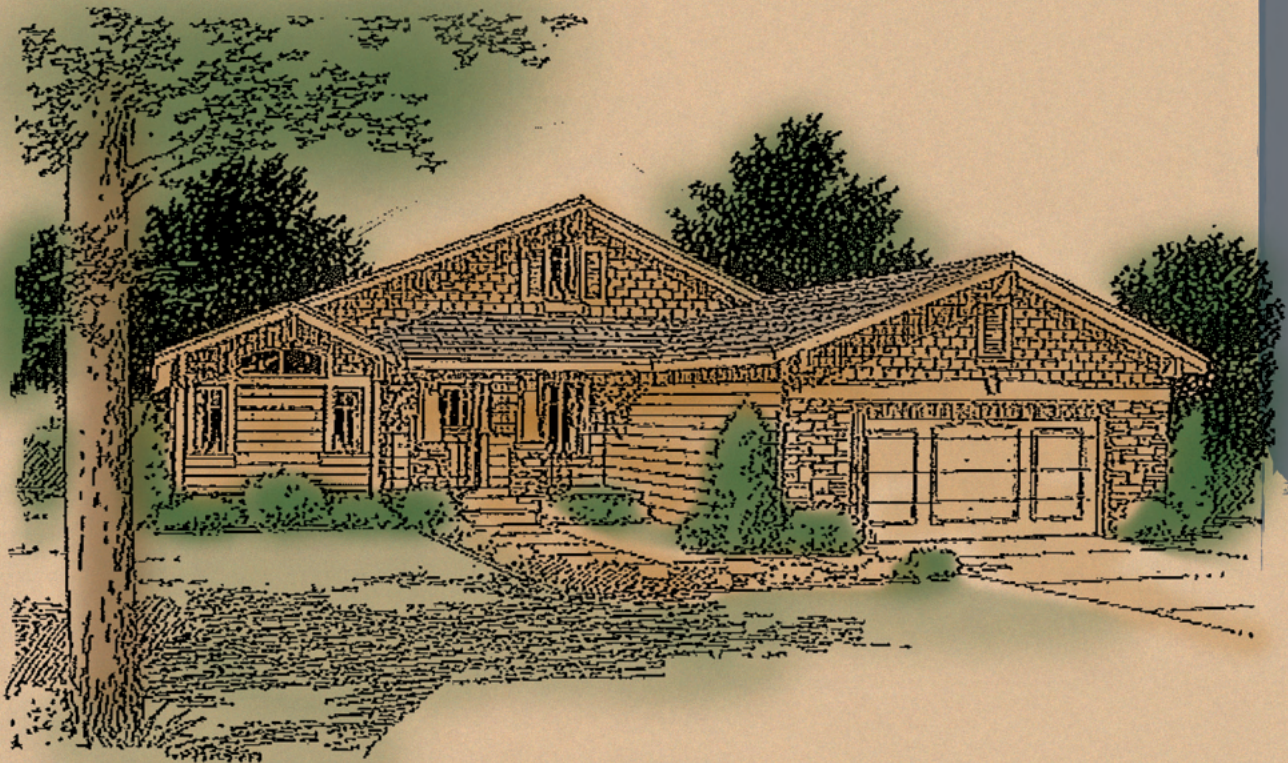

# Ironwood

AT

## STONE RIDGE

The Palmer at Ironwood is a 1367 sq ft - 3bd, 2 ba single family ranch style home. This open floor plan features vaulted ceilings, gas fireplace, granite counter tops, and hardwood floors.

Ironwood is a 28 unit sub-division offering spectacular views of the StoneRidge golf course and the surrounding mountains. Enjoy the friendly neighborhood atmosphere with custom living at an incredible value! Ironwood at StoneRidge is surrounded by world class outdoor recreation literally right outside your door. There are six major lakes nestled amid the rugged Selkirk and Cabinet mountain ranges. Hiking, fishing, camping, boating, skiing, horse back and mountain bike riding are all near at hand. There are outdoor pursuits for every desire. For a limited time with your Ironwood purchase, a golf membership to our award winning championship golf course is included.

THE PALMER AT IRONWOOD - 1367 SQ FT

EXTERIOR DESIGN

- Architecturally inspired exteriors with architectural detailing on all four sides of the home
- 6 color pallets to choose from
- Covered Patios
- Garage Coach Lights
- Front and Backyard landscaping with automatic irrigation
- Hose bibs front and rear