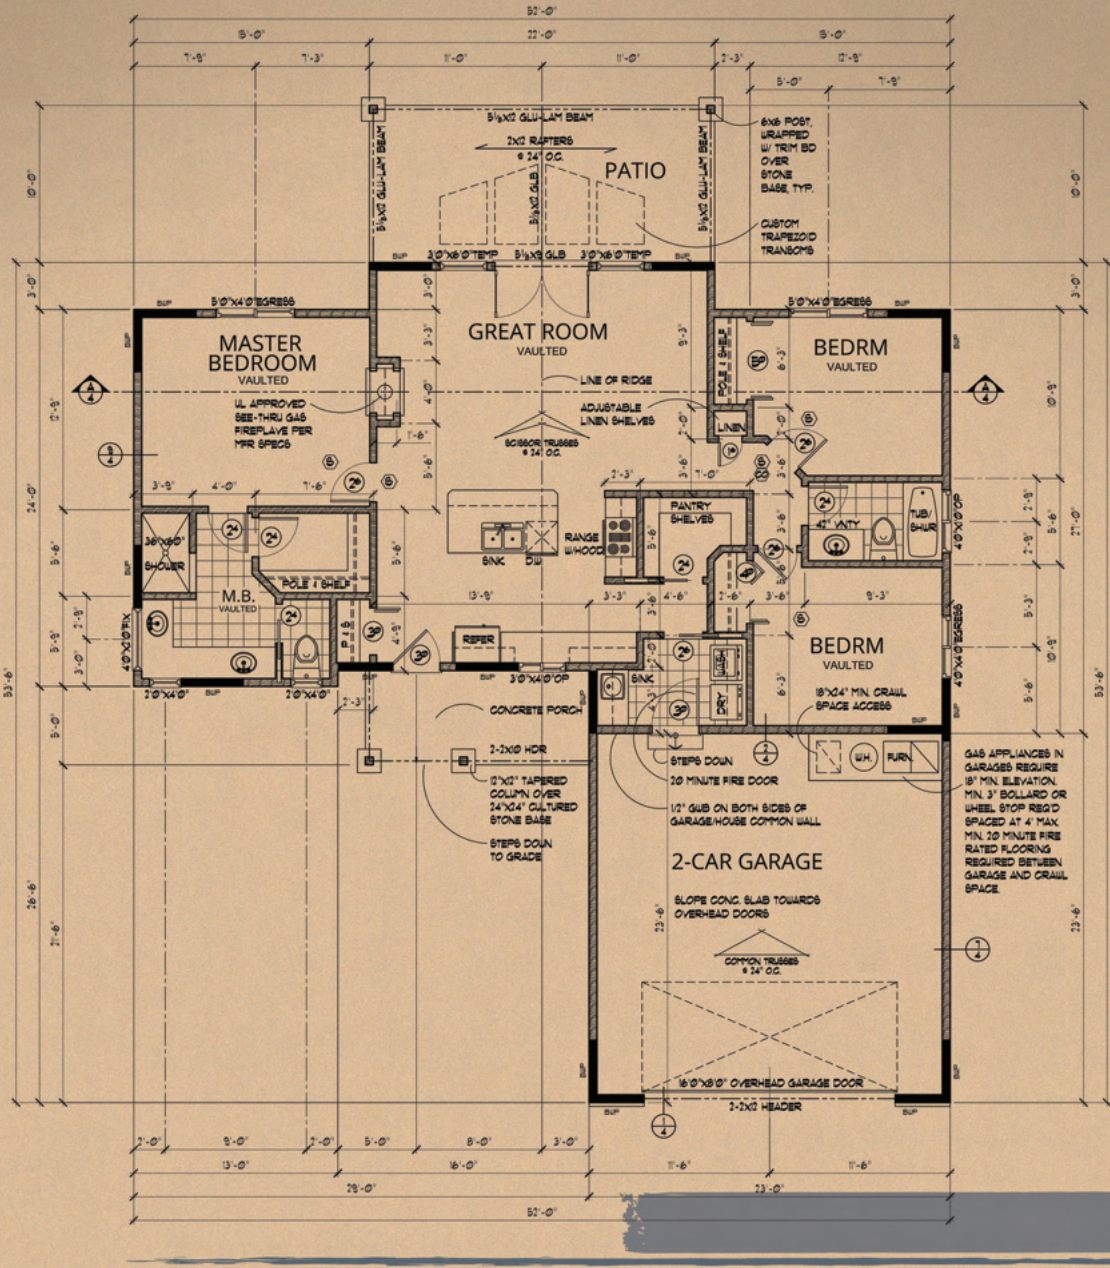

## STONE RIDGE

The Palmer at Ironwood is a 1367 sq ft - 3bd, 2 ba single family ranch style home. This open floor plan features vaulted ceilings, gas fireplace, granite counter tops, and hardwood floors.

THE PALMER AT IRONWOOD - 1367 SQ FT

EXTERIOR DESIGN

- Architecturally inspired exteriors with architectural detailing on all four sides of the home
- 6 color pallets to choose from
- Covered Patios
- Garage Coach Lights
- Front and Backyard landscaping with automatic irrigation
- Hose bibs front and rear